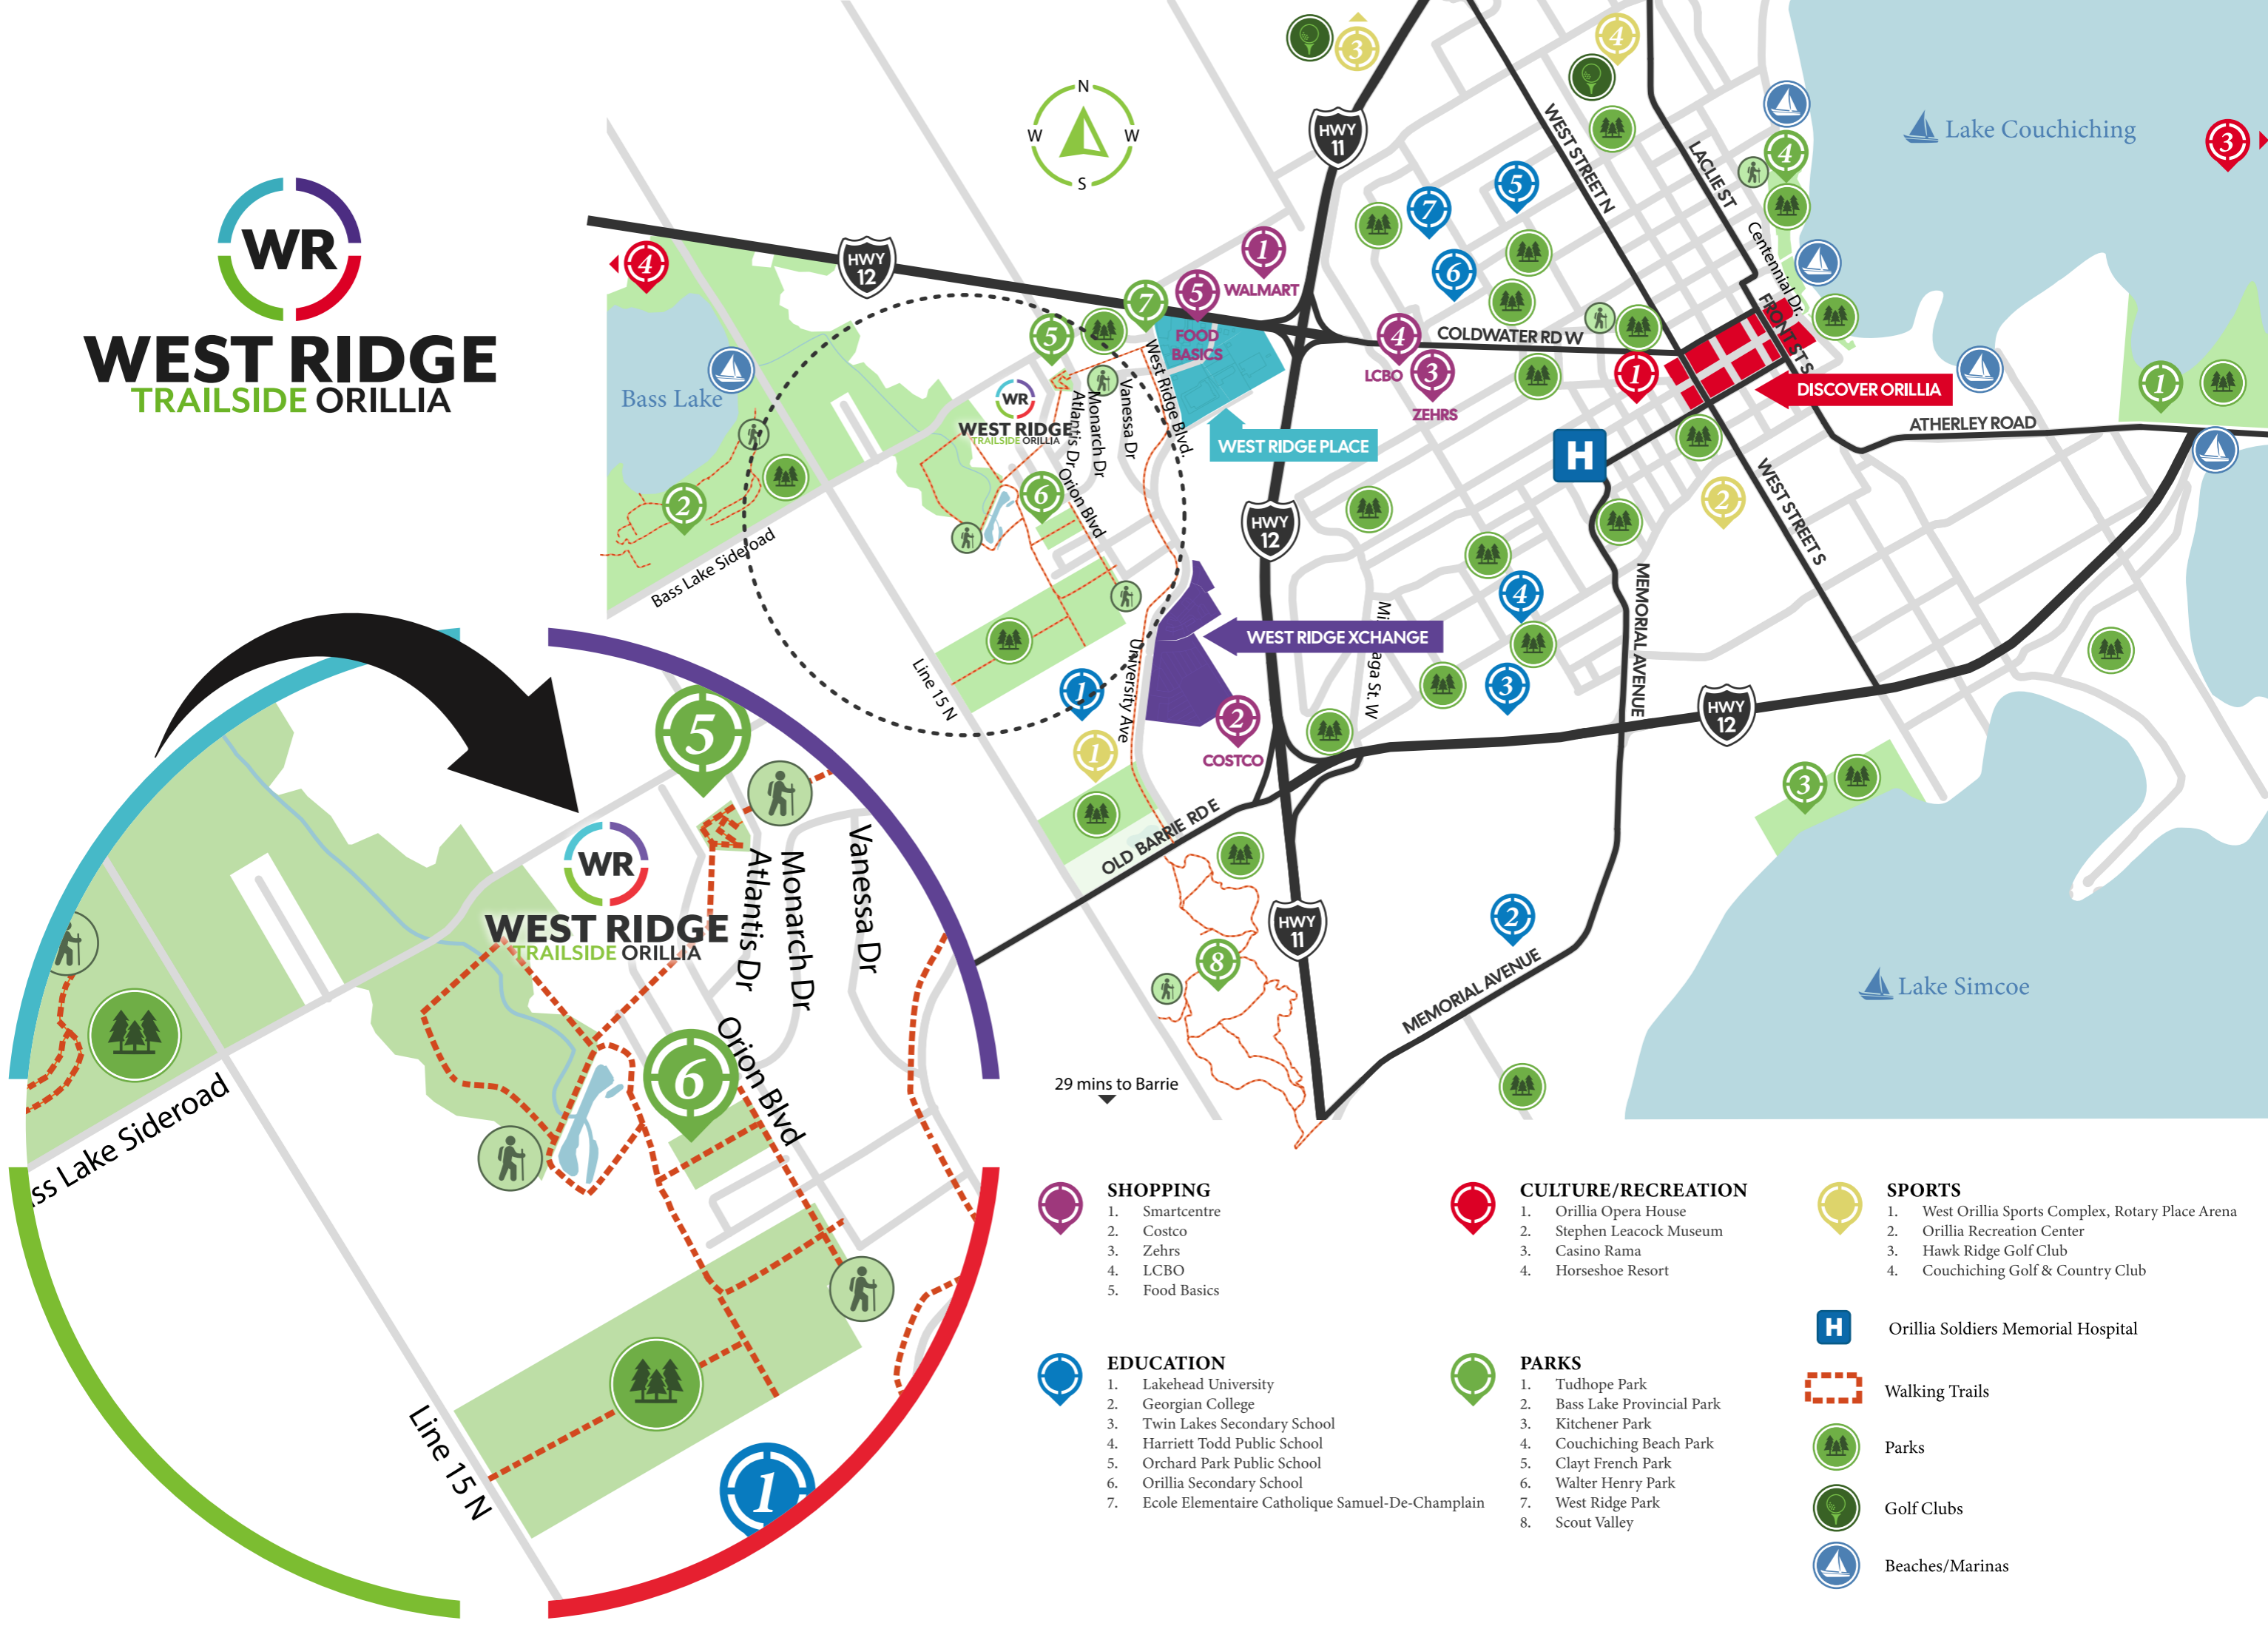

WEST RIDGE

TRAILSIDE ORILLIA

- SHOPPING**
1. Smartcentre
 2. Costco
 3. Zehrs
 4. LCBO
 5. Food Basics

- EDUCATION**
1. Lakehead University
 2. Georgian College
 3. Twin Lakes Secondary School
 4. Harriett Todd Public School
 5. Orchard Park Public School
 6. Orillia Secondary School
 7. Ecole Elementaire Catholique Samuel-De-Champlain

- CULTURE/RECREATION**
1. Orillia Opera House
 2. Stephen Leacock Museum
 3. Casino Rama
 4. Horseshoe Resort

- PARKS**
1. Tudhope Park
 2. Bass Lake Provincial Park
 3. Kitchener Park
 4. Couchiching Beach Park
 5. Clayt French Park
 6. Walter Henry Park
 7. West Ridge Park
 8. Scout Valley

- SPORTS**
1. West Orillia Sports Complex, Rotary Place Arena
 2. Orillia Recreation Center
 3. Hawk Ridge Golf Club
 4. Couchiching Golf & Country Club

H Orillia Soldiers Memorial Hospital

 Walking Trails

 Parks

 Golf Clubs

 Beaches/Marinas

29 mins to Barrie